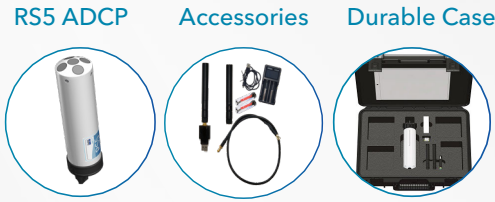

## Bundled Package Options

Select the right technology based on your flow monitoring requirements

When you already have a floating platform and all you need is a bottom-tracking system without GNSS.

When you need the RS5 along with SonTek's HBII Micro.